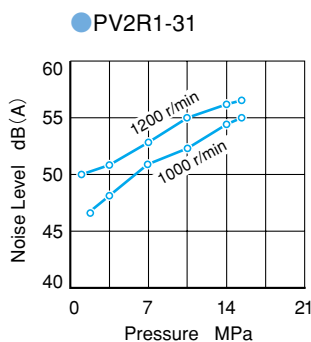

## PV2R Series Vane Pumps

These pumps have been developed especially for low noise operation. To comply with a wide range of applications including the injection moulding machines, PV2R series pumps provide the output flow of such a wide range as from 5.8 to 237cm<sup>3</sup>/rev.

- Model .....PV2R1, PV2R2, PV2R3, PV2R4 and Double Pumps.
- Max.Operating Pressure .....21MPa
- Geometric Displacement .....PV2R1 : 5.8~31/PV2R2 : 41.3~64.7  
PV2R3 : 76.4~115.6/PV2R4 : 136~237cm<sup>3</sup>/rev

#### ● Measuring condition

- Fluid viscosity : 20mm<sup>2</sup>/s
- Measurement position : One metre horizontally away from pump head cover
- Background noise : 40dB(A)