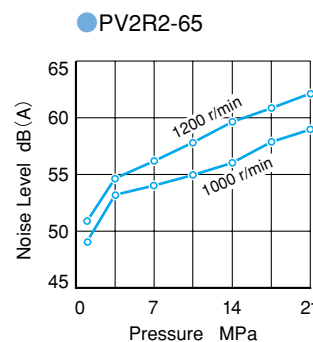

## PV2R Series Vane Pumps

These pumps have been developed especially for low noise operation. To comply with a wide range of applications including the injection moulding machines, PV2R series pumps provide the output flow of such a wide range as from 5.8 to 237cm<sup>3</sup>/rev.

- Model .....PV2R1, PV2R2, PV2R3, PV2R4 and Double Pumps.
- Max.Operating Pressure .....21MPa
- Geometric Displacement .....PV2R1 : 5.8~31/PV2R2 : 41.3~64.7  
PV2R3 : 76.4~115.6/PV2R4 : 136~237cm<sup>3</sup>/rev

### Noise Level

#### ● Measuring condition

- Fluid viscosity : 20mm<sup>2</sup>/s
- Measurement position : One metre horizontally away from pump head cover
- Background noise : 40dB(A)